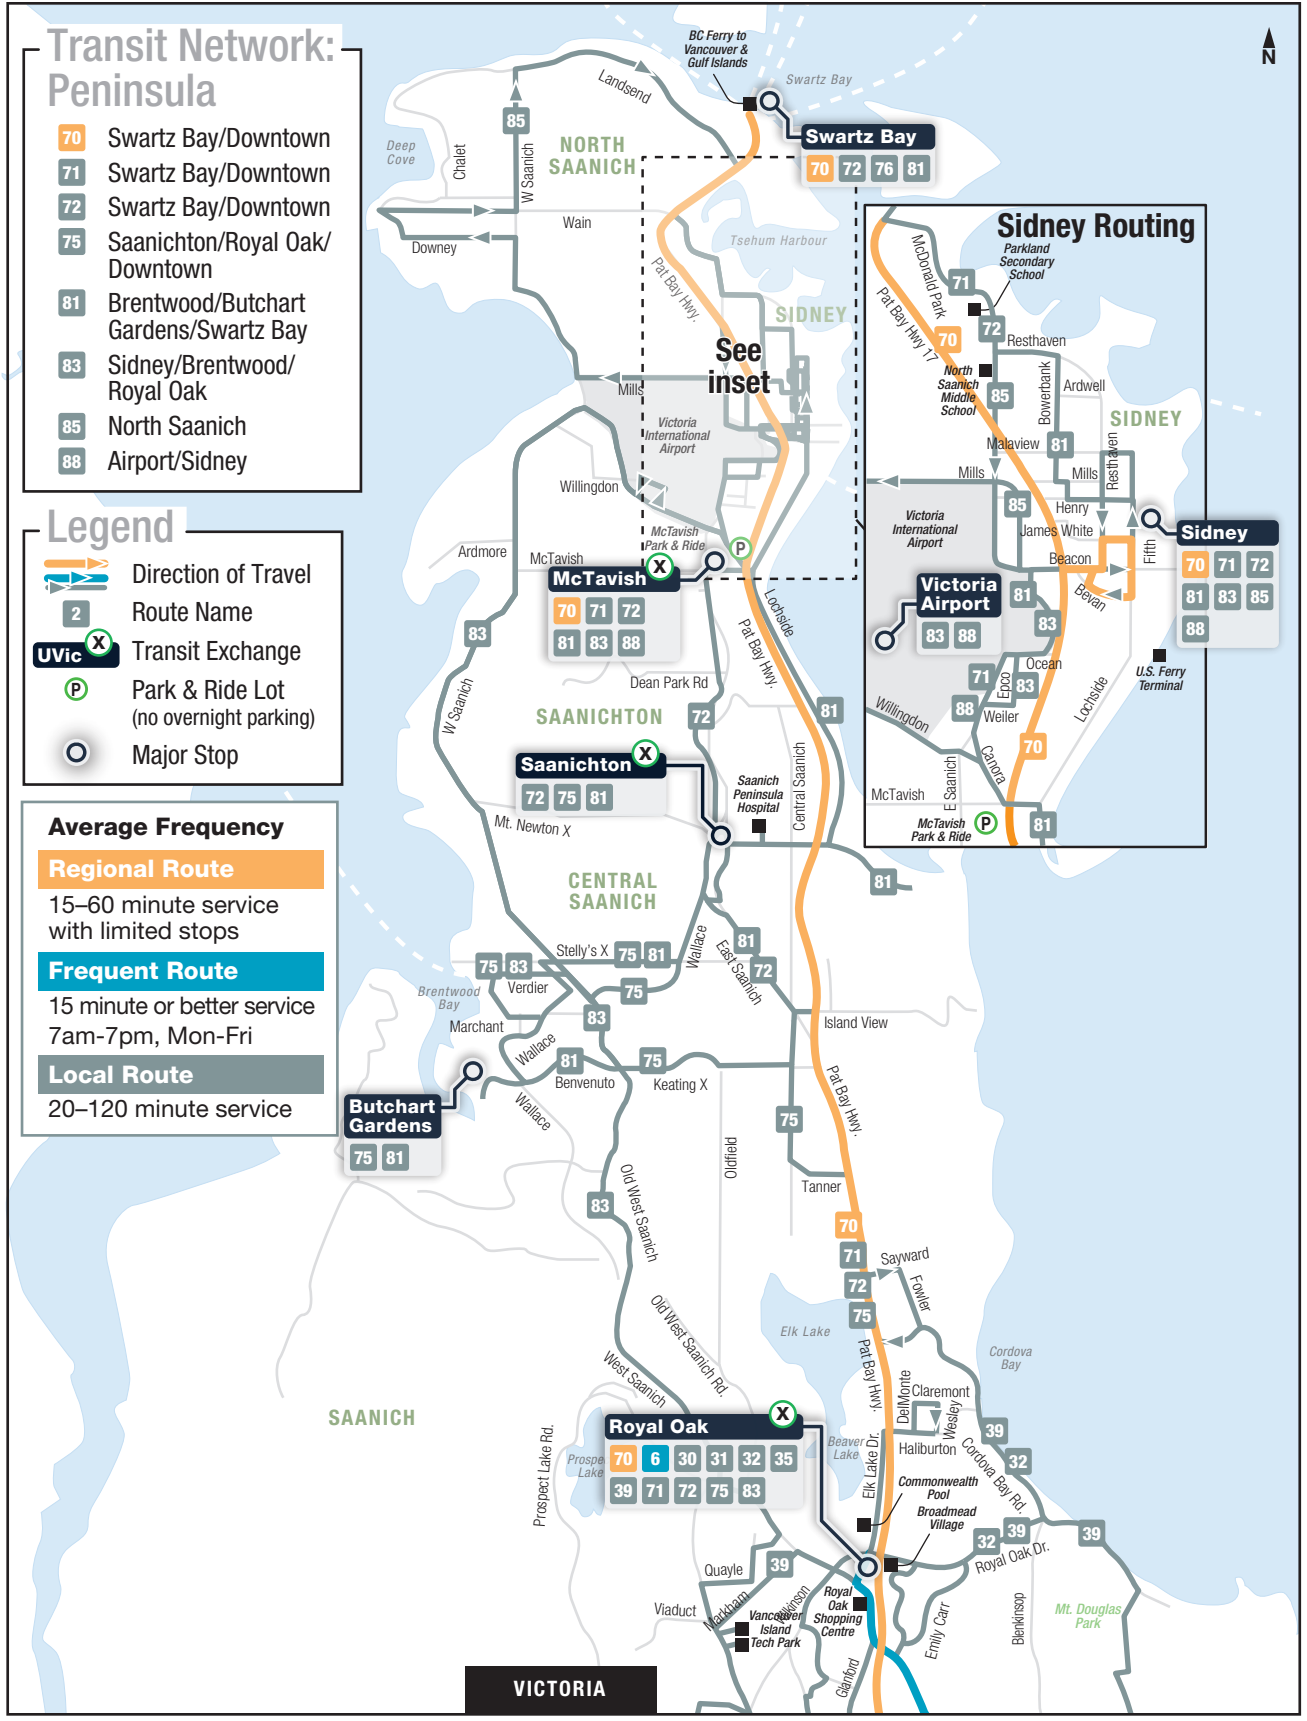

## Legend

- Direction of Travel
- 2 Route Name
- UVic X Transit Exchange
- P Park & Ride Lot (no overnight parking)
- O Major Stop

### Regional Route

15-60 minute service with limited stops

### Frequent Route

15 minute or better service 7am-7pm, Mon-Fri

### Local Route

20-120 minute service

VICTORIA